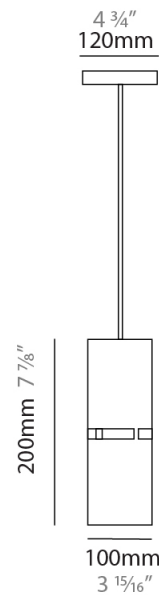

LUZ OCULTA METAL SUSPENSION

D51034-

base number   Finish
Options

1. To build a product code in our configurator select the specify button on the base model # product page
2. To build a manual product code on this datasheet choose from the options listed below in blue font and add the suffix to the base model #

GENERAL

Series: Luz Oculta
Subseries: Luz Oculta Metal
Partner: Fambuena
Division: Design
Installation: Suspension
Product Type: Pendant
Mounting Location: Ceiling
Light Distribution: Direct / Indirect

PHYSICAL

Shape: Rectangle
Diameter (mm): 100
Diameter (in): 3 ¹⁵/₁₆
Height (mm): 200
Height (in): 7 ⁷/₈
Fixture Finish: [BRA](#) / [BRZ](#) / [ABR](#)
Fixture Material: Metal
Cable Details: Cable length 2000mm / 79"

ELECTRICAL

Number of Lamps: 1
Lamp Type: LED Retrofit
Lamp Shape: T4
Bulb Included: Bulb Not Included
Max. Wattage Per Lamp (W): 5
Lamp Base: G9
Input Voltage (V): 120

LED

OPTICAL

RATINGS AND CERTIFICATIONS

Certified By: Certified for North American Standards
IP rating: IP20